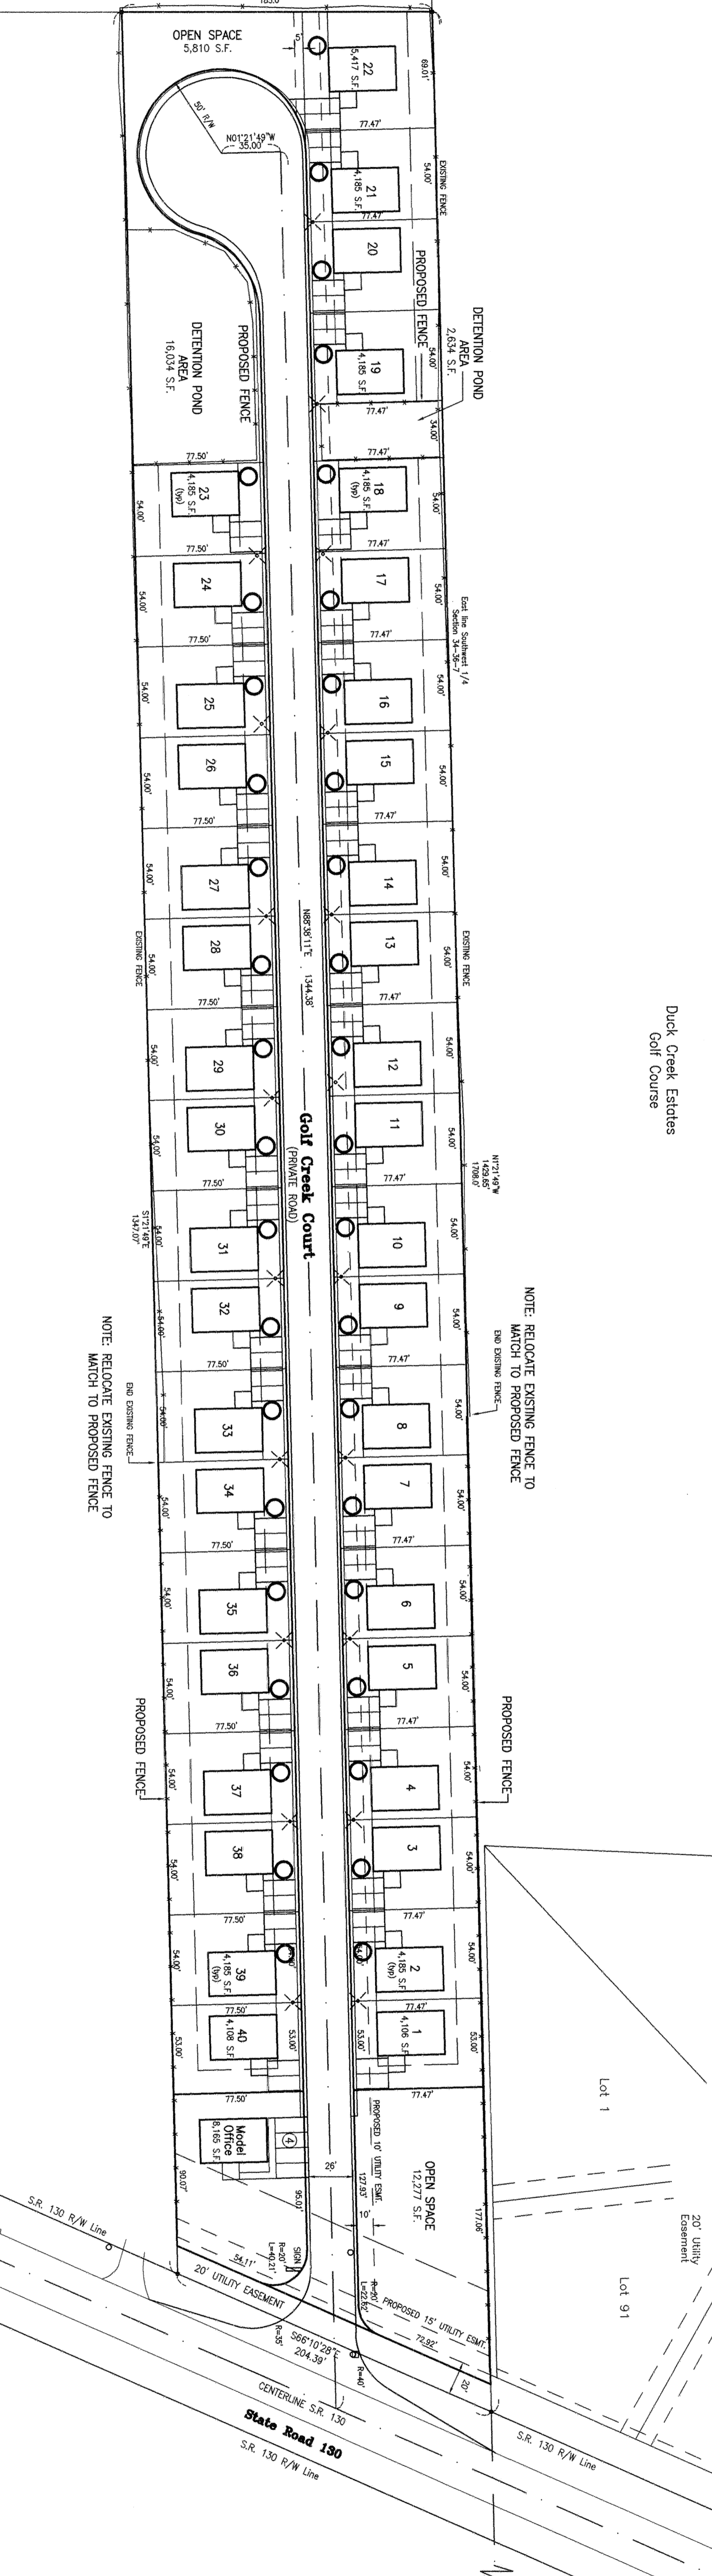

Duck Creek Estates
Golf Course

NOTE: RELOCATE EXISTING FENCE TO MATCH TO PROPOSED FENCE

NOTE: RELOCATE EXISTING FENCE TO MATCH TO PROPOSED FENCE

NOTE: RELOCATE EXISTING FENCE TO MATCH TO PROPOSED FENCE

NOTE: RELOCATE EXISTING FENCE TO MATCH TO PROPOSED FENCE

S.R. 130 R/W Line

20' Utility Easement

State Road 130
S.R. 130 R/W Line